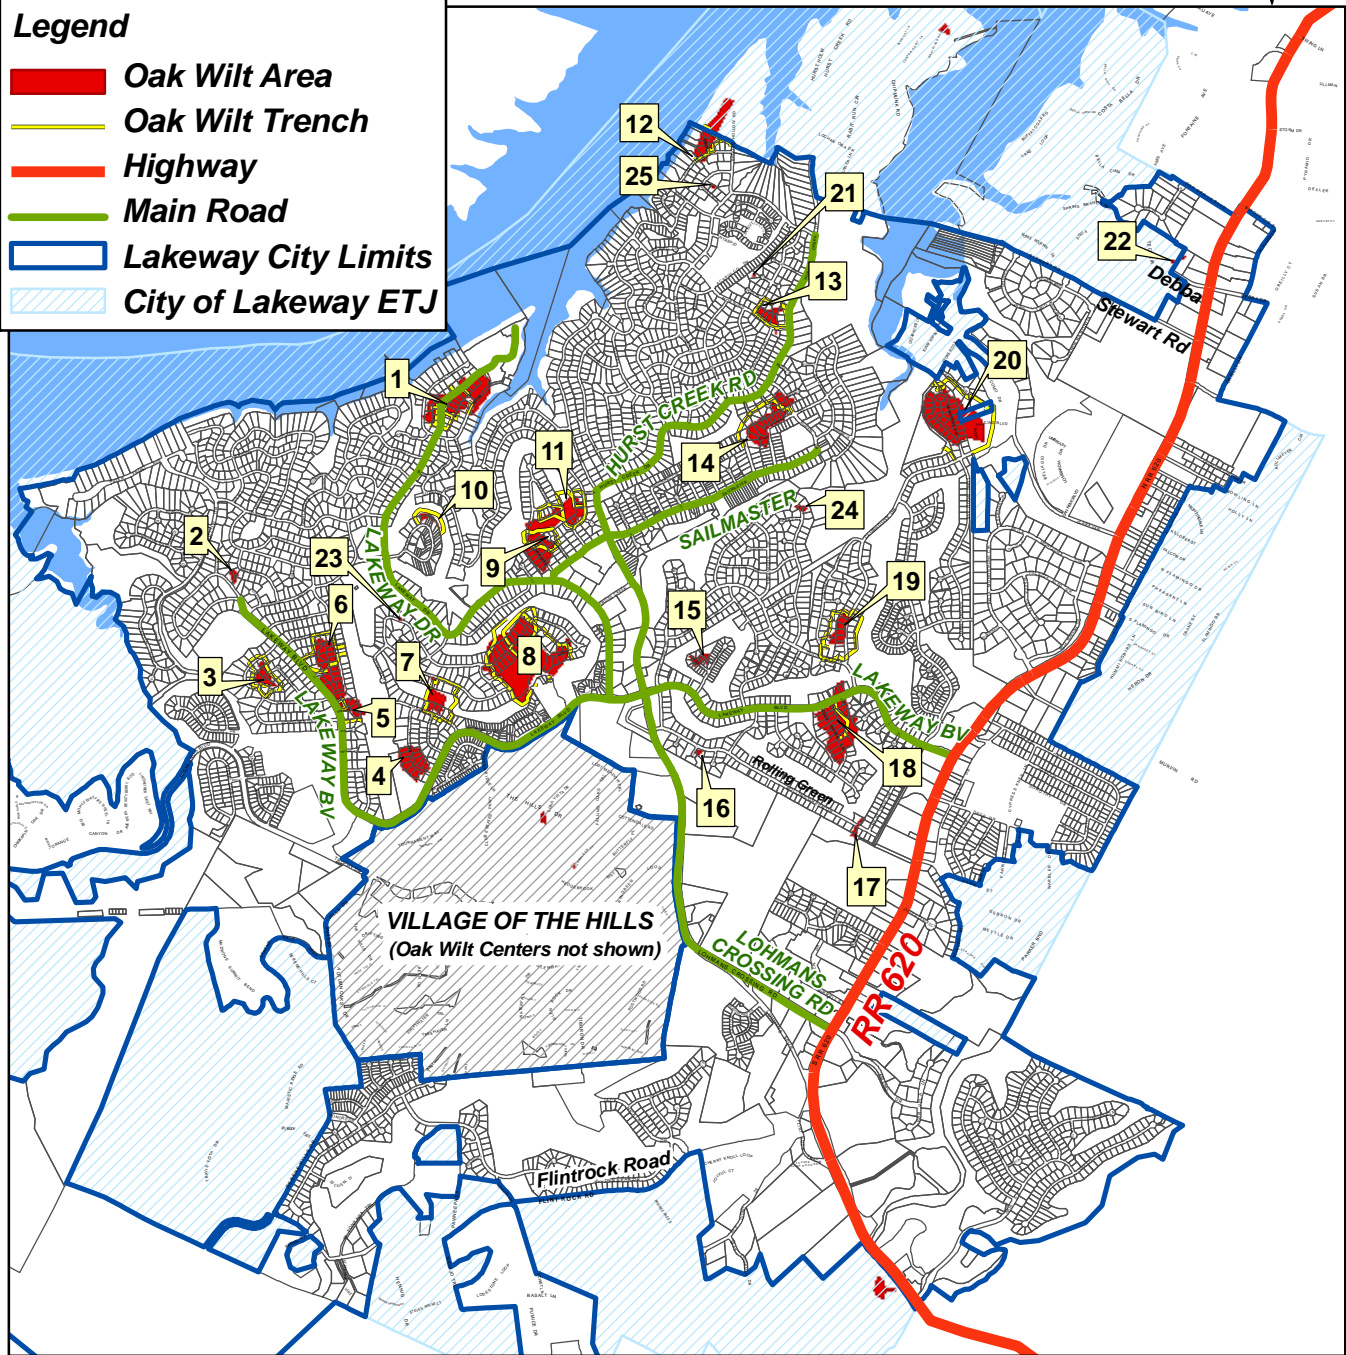

IDENTIFIED OAK WILT CENTERS INSIDE LAKEWAY CITY LIMITS

Legend

- Oak Wilt Area
- Oak Wilt Trench
- Highway
- Main Road
- Lakeway City Limits
- City of Lakeway ETJ

- | | |
|--|---|
| <ol style="list-style-type: none"> 1. Lakeway Drive 2. Malabar 3. Deck Cove 4. Blue Jay 5. Snipe Court 6. Scamper Cove 7. Champion Drive 8. Vanguard 9. Corsaire Cove 10. Seawind 11. Porpoise/ Sunfish 12. Robin Dale Ct. | <ol style="list-style-type: none"> 13. Morning Cloud 14. Cutty Trail 15. South El Dorado 16. Rolling Green West 17. Rolling Green East 18. Cold Water Lane 19. Wanakah Ct./ Clubhouse 20. Carefree Circle 21. Vitex 22. Debba Drive - outside city limits 23. Vanguard West 24. Palos Verdes 25. Indian Bend |
|--|---|

Oak wilt areas shown are approximate. City limits may have changed. For more information call 512-314-7538 or email forester@lakeway-tx.gov Map by Carrie Burns, City Forester. Last revised May 19, 2010.